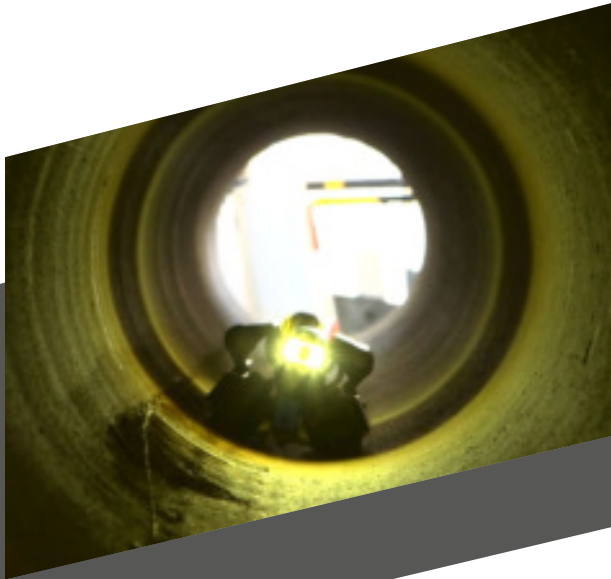

CERTIFIED & INSURED

ISN WORLD
FAA PART 107
OSHA 10
TWIC
RIGPASS
THUET HELICOPTER

Find Us

SMG AERIAL
337-884-4747

SULPHUR, LA
hello@smg-aerial.com
smg-aerial.com

INDUSTRIAL VISUAL INSPECTION SOLUTIONS

Drone & Robotic Imagery for Thermal, Mapping, Infrastructure, Confined Spaces, and More.

Licensed & Insured