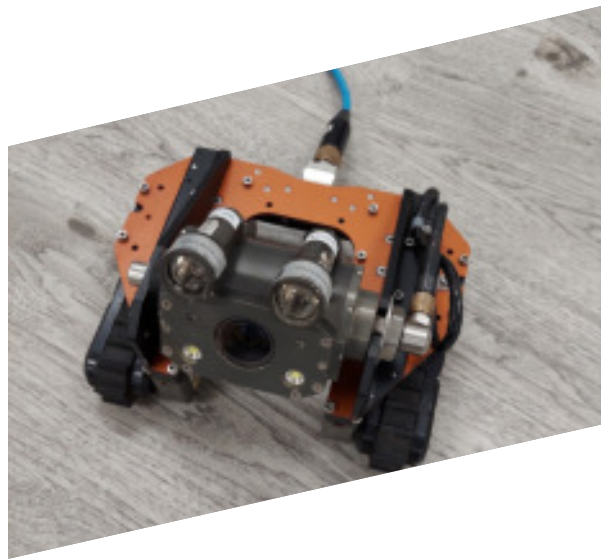

Licensed & Insured

OUR TECHNOLOGY

We utilize the advanced technology of the DJI M-300 and H20T Thermal Camera in a wide range of applications. Our highly skilled pilots enable safe operations around these busy assets.

Our pilots are OSHA 10 certified and have more than 10 years of industrial UAV operation experience with a clean safety record.

H20T THERMAL CAMERA

- Powerful 200x Max Zoom Camera captures every detail from a safe distance
- Omnidirectional obstacle avoidance system provides peace of mind in complex environments
- 20 Megapixel high-resolution photography and 4K videography
- Wide Angle Camera: Equivalent Focal Length: 24mm, DFOV: 82.9°
- Precise Distance Data: Laser Rangefinder - Range: 3 m – 1200 m - Keeps the drone at a safe distance
- Thermal Spot Meter, Area Measurement, Visualize a specific band of temperatures

H20T Thermal camera with 200x max zoom

ROBOTICS

- Prevent your workforce from entering into hazardous and dangerous situations.
- We can provide robotic crawlers for confined spaces as well to get high-quality visuals in areas where a man cannot access or is unsafe for personnel.
- Capture every corner and inch of the most complex and confined assets, safely.
- 3D modeling, 2D measurement, 4K Content, Thermal, 10K lumen lighting help to provide extremely accurate and insightful data.
- We save you time and manpower by providing flawless inspections that require only our pilot.

Robotic Clasp used for retrieving loose material

OUR SERVICES

- Precise Measurements
- Flare Stack Thermal Imagery & Reporting
- CWI Visual Inspection & Reporting
- Robotic Inspections - Zenith Drop, PTZ - Kazoom
- Pre-Construction & Progress Inspections
- 2D & 3D Mapping and Models with Drone Deploy
- Creative 4K Video and Photo Production
- 360 Video & Photography
- Visual Inspection
- Confined Space
- Infrastructure
- Mapping